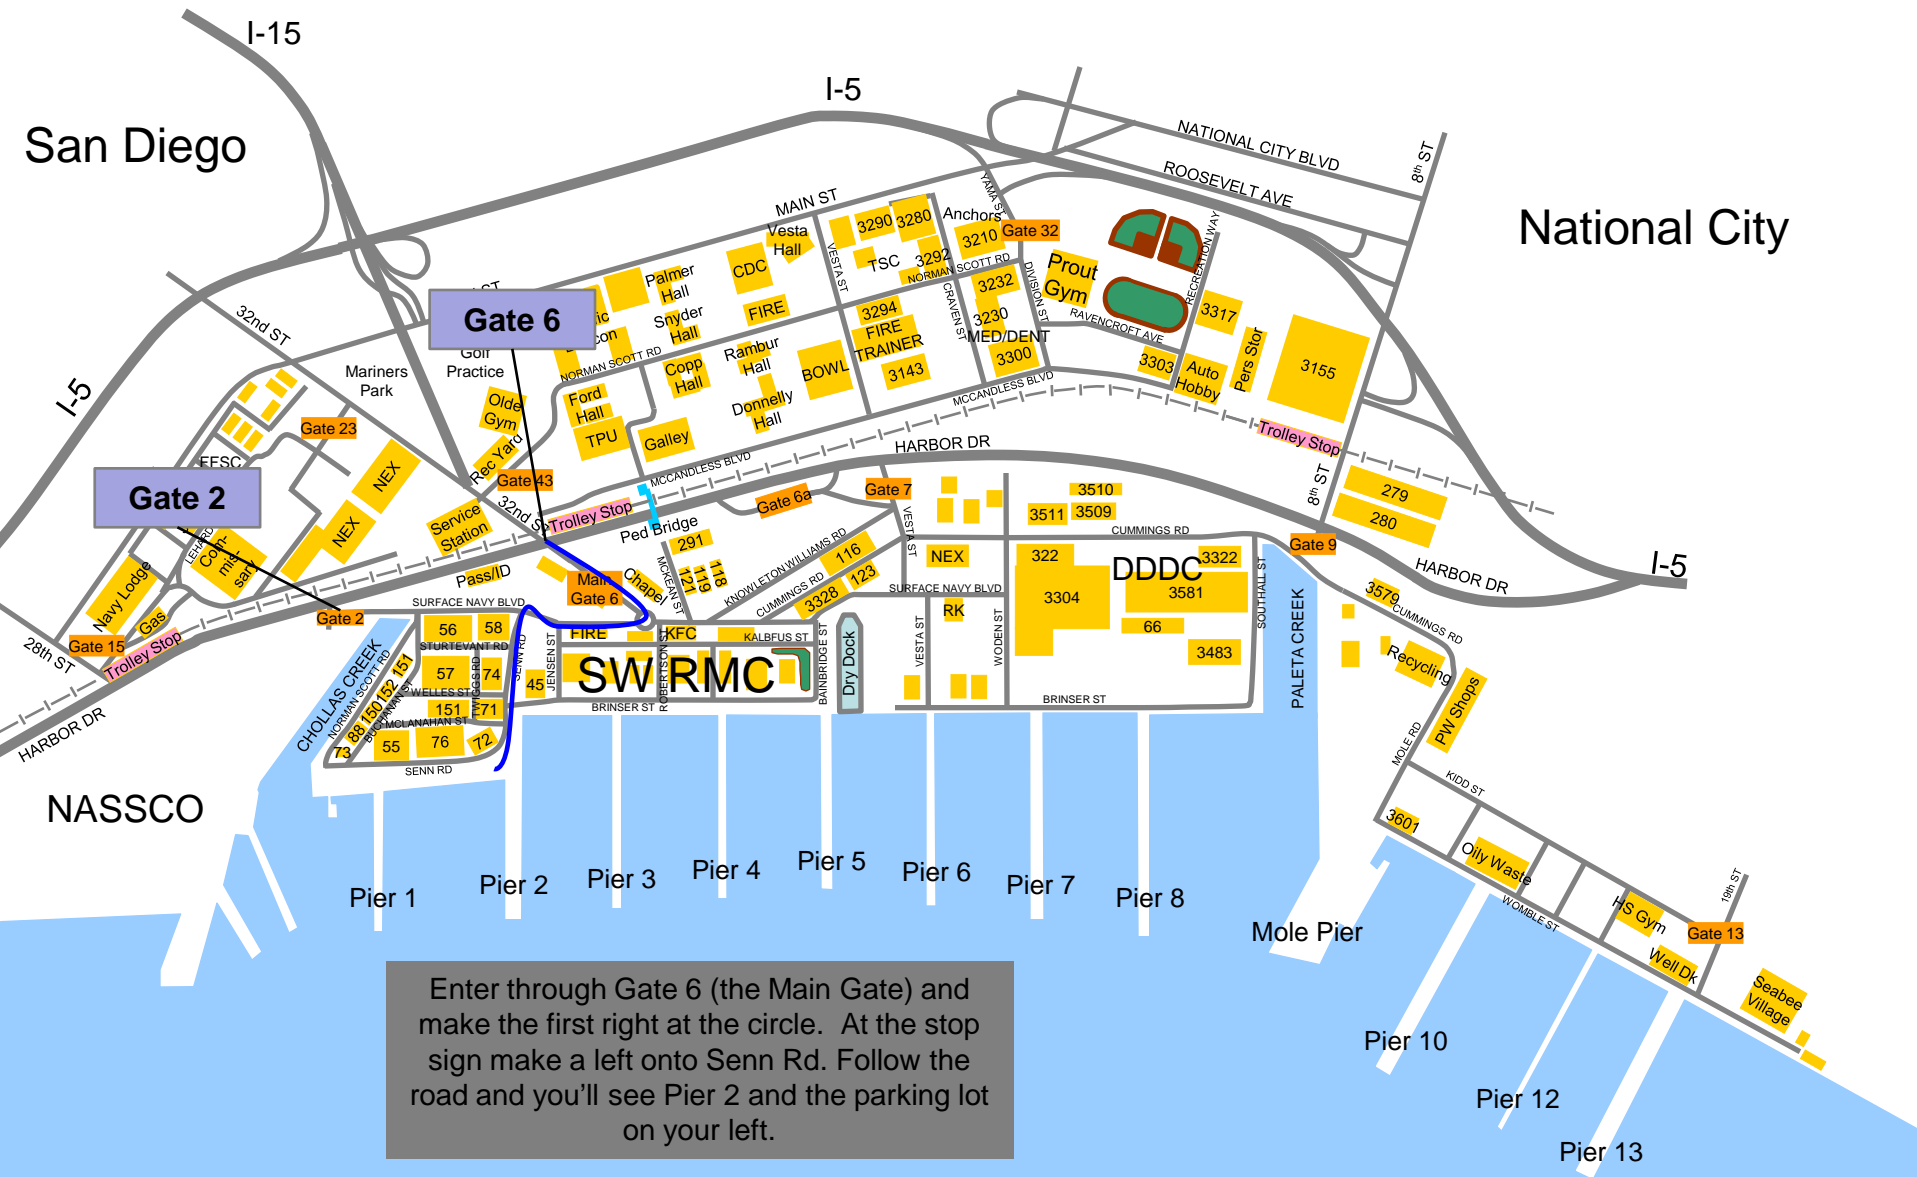

San Diego

National City

Enter through Gate 6 (the Main Gate) and make the first right at the circle. At the stop sign make a left onto Senn Rd. Follow the road and you'll see Pier 2 and the parking lot on your left.

# NAVAL BASE SAN DIEGO